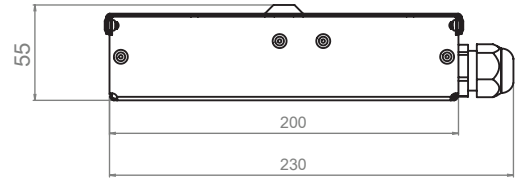

FRONT VIEW

SIDE VIEW

BOTTOM VIEW

ISOMETRIC VIEW

### EXPLODED VIEW

Order No*	Product Definition
IF-SWB-CC	Small Fibre Optic Termination Box-Single Door with Tube-Style Keyed Lock without Adaptor Plate, Colour: Black-RAL9005 or Light Grey-RAL7035, (1pcs. PG16 Plastic Gland and 1pcs. Grommet, 1pcs. 50cm Spiral Wrap, 4pcs. 2,5mmX10 Cable Ties)

4 SC Duplex or 4 LC Quad Horizontal Adaptor Plate

6 SC Duplex or 6 LC Quad Horizontal Adaptor Plate

6 LC Duplex or 6 E2000 Simplex or 6 SC Simplex Adaptor Plate

12 LC Duplex or 12 E2000 Simplex or 12 SC Simplex Adaptor Plate