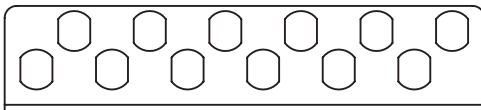

FRONT VIEW

SIDE VIEW

BOTTOM VIEW

ISOMETRIC VIEW

### EXPLODED VIEW

Order No*	Product Definition
IF-SWB-CC	Small Fibre Optic Termination Box-Single Door with Tube-Style Keyed Lock without Adaptor Plate, Colour: Black-RAL9005 or Light Grey-RAL7035, (1pcs. PG16 Plastic Gland and 1pcs. Grommet, 1pcs. 50cm Spiral Wrap, 4pcs. 2,5mmX10 Cable Ties)

4 SC Duplex or 4 LC Quad Horizontal Adaptor Plate

6 SC Duplex or 6 LC Quad Horizontal Adaptor Plate

6 LC Duplex or 6 E2000 Simplex or 6 SC Simplex Adaptor Plate

12 LC Duplex or 12 E2000 Simplex or 12 SC Simplex Adaptor Plate

8 ST or 8 FC (D-hole) Adaptor Plate

12 ST or 12 FC (D-hole) Adaptor Plate

Order No*	Adaptor Plate Options
IF-SWB-1-CC	4 SC Duplex or 4 LC Quad Horizontal Adaptor Plate
IF-SWB-2-CC	6 SC Duplex or 6 LC Quad Horizontal Adaptor Plate
IF-SWB-3-CC	6 LC Duplex or 6 E2000 Simplex or 6 SC Simplex Adaptor Plate
IF-SWB-4-CC	12 LC Duplex or 12 E2000 Simplex or 12 SC Simplex Adaptor Plate
IF-SWB-5-CC	8 ST or 8 FC (D-hole) Adaptor Plate
IF-SWB-6-CC	12 ST or 12 FC (D-hole) Adaptor Plate