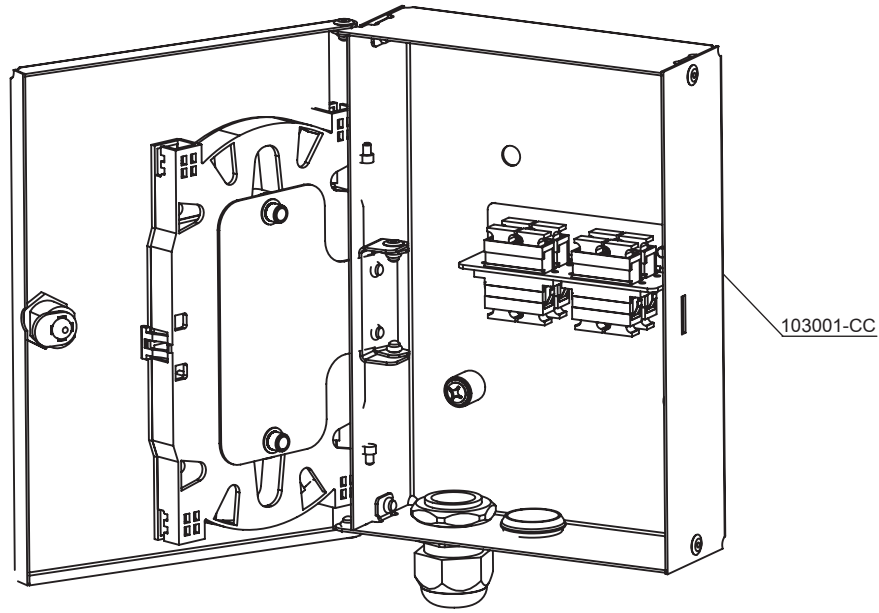

FRONT VIEW

SIDE VIEW

BOTTOM VIEW

ISOMETRIC VIEW

### EXPLODED VIEW

Order No*	Product Definition
IF-SWB-CC	Small Fibre Optic Termination Box-Single Door with Tube-Style Keyed Lock without Adaptor Plate, Colour: Black-RAL9005 or Light Grey-RAL7035, (1pcs. PG16 Plastic Gland and 1pcs. Grommet, 1pcs. 50cm Spiral Wrap, 4pcs. 2,5mmX10 Cable Ties)

4 SC Duplex or 4 LC Quad Horizontal Adaptor Plate

6 SC Duplex or 6 LC Quad Horizontal Adaptor Plate

6 LC Duplex or 6 E2000 Simplex or 6 SC Simplex Adaptor Plate

12 LC Duplex or 12 E2000 Simplex or 12 SC Simplex Adaptor Plate

8 ST or 8 FC (D-hole) Adaptor Plate

12 ST or 12 FC (D-hole) Adaptor Plate

Order No*	Adaptor Plate Options
IF-SWB-1-CC	4 SC Duplex or 4 LC Quad Horizontal Adaptor Plate
IF-SWB-2-CC	6 SC Duplex or 6 LC Quad Horizontal Adaptor Plate
IF-SWB-3-CC	6 LC Duplex or 6 E2000 Simplex or 6 SC Simplex Adaptor Plate
IF-SWB-4-CC	12 LC Duplex or 12 E2000 Simplex or 12 SC Simplex Adaptor Plate
IF-SWB-5-CC	8 ST or 8 FC (D-hole) Adaptor Plate
IF-SWB-6-CC	12 ST or 12 FC (D-hole) Adaptor Plate