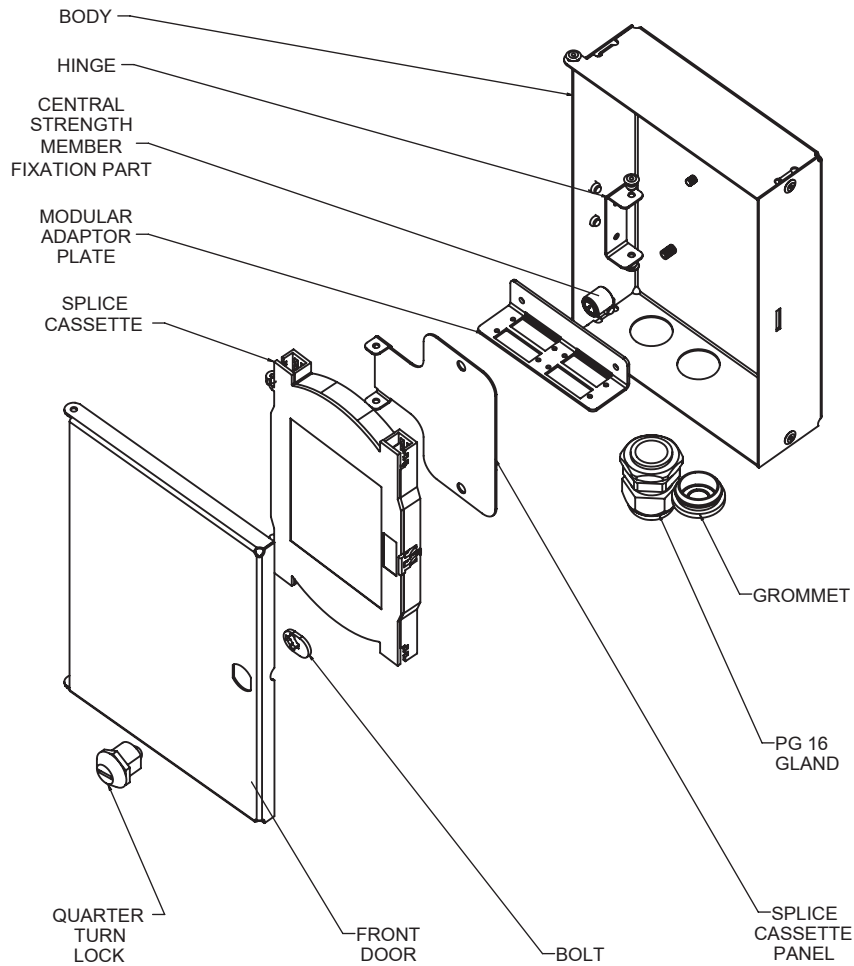

FRONT VIEW

SIDE VIEW

BOTTOM VIEW

ISOMETRIC VIEW

### EXPLODED VIEW

Order No*	Product Definition
IF-SWB-CC	Small Fibre Optic Termination Box-Single Door with Tube-Style Keyed Lock without Adaptor Plate, Colour: Black-RAL9005 or Light Grey-RAL7035, (1pcs. PG16 Plastic Gland and 1pcs. Grommet, 1pcs. 50cm Spiral Wrap, 4pcs. 2,5mmX10 Cable Ties)

4 SC Duplex or 4 LC Quad Horizontal Adaptor Plate

6 SC Duplex or 6 LC Quad Horizontal Adaptor Plate

6 LC Duplex or 6 E2000 Simplex or 6 SC Simplex Adaptor Plate

12 LC Duplex or 12 E2000 Simplex or 12 SC Simplex Adaptor Plate

8 ST or 8 FC (D-hole) Adaptor Plate

12 ST or 12 FC (D-hole) Adaptor Plate

Order No*	Adaptor Plate Options
IF-SWB-1-CC	4 SC Duplex or 4 LC Quad Horizontal Adaptor Plate
IF-SWB-2-CC	6 SC Duplex or 6 LC Quad Horizontal Adaptor Plate
IF-SWB-3-CC	6 LC Duplex or 6 E2000 Simplex or 6 SC Simplex Adaptor Plate
IF-SWB-4-CC	12 LC Duplex or 12 E2000 Simplex or 12 SC Simplex Adaptor Plate
IF-SWB-5-CC	8 ST or 8 FC (D-hole) Adaptor Plate
IF-SWB-6-CC	12 ST or 12 FC (D-hole) Adaptor Plate