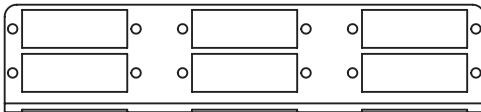

6 SC Duplex or 6 LC Quad Horizontal Adaptor Plate