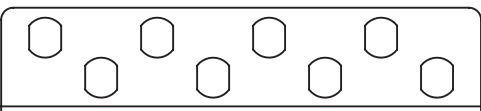

FRONT VIEW

SIDE VIEW

BOTTOM VIEW

ISOMETRIC VIEW

### EXPLODED VIEW

Order No*	Product Definition
IF-SWB-CC	Small Fibre Optic Termination Box-Single Door with Tube-Style Keyed Lock without Adaptor Plate, Colour: Black-RAL9005 or Light Grey-RAL7035, (1pcs. PG16 Plastic Gland and 1pcs. Grommet, 1pcs. 50cm Spiral Wrap, 4pcs. 2,5mmX10 Cable Ties)

4 SC Duplex or 4 LC Quad Horizontal Adaptor Plate

6 SC Duplex or 6 LC Quad Horizontal Adaptor Plate

6 LC Duplex or 6 E2000 Simplex or 6 SC Simplex Adaptor Plate

12 LC Duplex or 12 E2000 Simplex or 12 SC Simplex Adaptor Plate

8 ST or 8 FC (D-hole) Adaptor Plate

12 ST or 12 FC (D-hole) Adaptor Plate

Order No*	Adaptor Plate Options
IF-SWB-1-CC	4 SC Duplex or 4 LC Quad Horizontal Adaptor Plate
IF-SWB-2-CC	6 SC Duplex or 6 LC Quad Horizontal Adaptor Plate
IF-SWB-3-CC	6 LC Duplex or 6 E2000 Simplex or 6 SC Simplex Adaptor Plate
IF-SWB-4-CC	12 LC Duplex or 12 E2000 Simplex or 12 SC Simplex Adaptor Plate
IF-SWB-5-CC	8 ST or 8 FC (D-hole) Adaptor Plate
IF-SWB-6-CC	12 ST or 12 FC (D-hole) Adaptor Plate