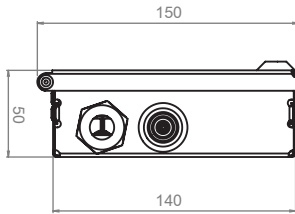

FRONT VIEW

SIDE VIEW

BOTTOM VIEW

ISOMETRIC VIEW

### EXPLODED VIEW

Order No*	Product Definition
IF-SWB-CC	Small Fibre Optic Termination Box-Single Door with Tube-Style Keyed Lock without Adaptor Plate, Colour: Black-RAL9005 or Light Grey-RAL7035, (1pcs. PG16 Plastic Gland and 1pcs. Grommet, 1pcs. 50cm Spiral Wrap, 4pcs. 2,5mmX10 Cable Ties)

8 ST or 8 FC (D-hole) Adaptor Plate

12 ST or 12 FC (D-hole) Adaptor Plate

Order No*	Adaptor Plate Options
IF-SWB-1-CC	4 SC Duplex or 4 LC Quad Horizontal Adaptor Plate
IF-SWB-2-CC	6 SC Duplex or 6 LC Quad Horizontal Adaptor Plate
IF-SWB-3-CC	6 LC Duplex or 6 E2000 Simplex or 6 SC Simplex Adaptor Plate
IF-SWB-4-CC	12 LC Duplex or 12 E2000 Simplex or 12 SC Simplex Adaptor Plate
IF-SWB-5-CC	8 ST or 8 FC (D-hole) Adaptor Plate
IF-SWB-6-CC	12 ST or 12 FC (D-hole) Adaptor Plate